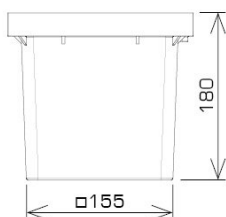

Boxes **GROUND** ground

G645532

WERSJA MATERIAŁOWA:

plastic

OPIS:

Control connector housing with a reinforced cover for installation in the ground.

| | |
|---------------------------|----------------|
| symbol | G645532 |
| typ | AN-60C |
| colour | gray |
| wersja materiałowa | plastic |