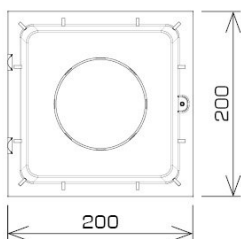

Boxes **GROUND** ground

G645532

WERSJA MATERIAŁOWA:

plastic

OPIS:

Control connector housing with a reinforced cover for installation in the ground.

| | |
|---------------------------|----------------|
| symbol | G645532 |
| typ | AN-60C |
| colour | gray |
| wersja materiałowa | plastic |