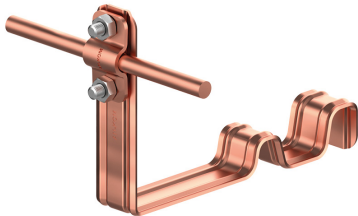

HOLDERS ROOF TILE profiled twisted and straight holders

E374760

MATERIAL:

copper

DESCRIPTION:

Profiled twisted and straight tile holders are dedicated to a specific type of tile. They make it possible to lead the lightning conductor along or across the tile. Installation is carried out by inserting and fastening the holder between the tiles.

TWISTED - leading the cable along the tile

STRAIGHT - leading the cable across the tile

symbol type	E374760 AN-25M/CU/-N
MANUFACTURER - tile type	CREATON - Premion KORAMIC / WIENERBERGER - Romańska (Karthago)
pattern	pattern 15
cablе(mm)	Ø8
holder type	straight
material	copper