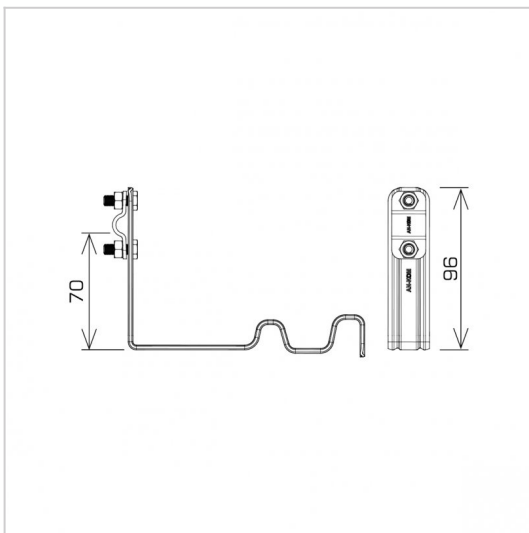

HOLDERS ROOF TILE profiled twisted and straight holders

E374760

MATERIAL:

copper

DESCRIPTION:

Profiled twisted and straight tile holders are dedicated to a specific type of tile. They make it possible to lead the lightning conductor along or across the tile. Installation is carried out by inserting and fastening the holder between the tiles.

TWISTED - leading the cable along the tile

STRAIGHT - leading the cable across the tile

symbol type	E374760 AN-25M/CU/-N
MANUFACTURER - tile type	CREATON - Premion KORAMIC / WIENERBERGER - Romańska (Karthago)
pattern	pattern 15
cablе(mm)	Ø8
holder type	straight
material	copper