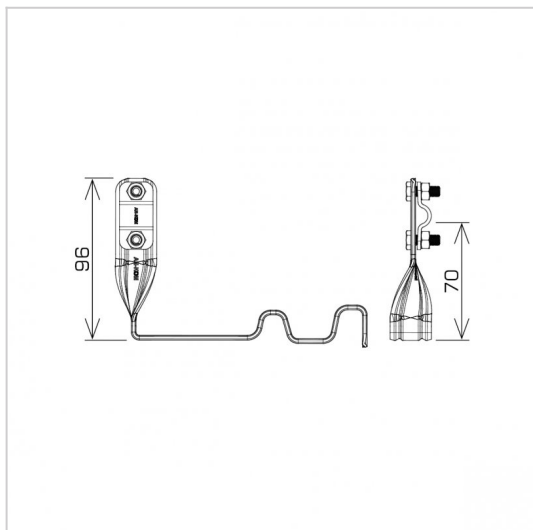

HOLDERS ROOF TILE profiled twisted and straight holders

E374756

WERSJA MATERIAŁOWA:

copper

OPIS:

Profiled twisted and straight tile holders are dedicated to a specific type of tile. They make it possible to lead the lightning conductor along or across the tile. Installation is carried out by inserting and fastening the holder between the tiles.

TWISTED - leading the cable along the tile

STRAIGHT - leading the cable across the tile

symbol typ	E374756 AN-28M/CU/-N
MANUFACTURER - tile type	CREATON - Premion KORAMIC / WIENERBERGER - Romańska (Karthago)
pattern	pattern 15
cabl(e)(mm)	Ø8
holder type	twisted
wersja materiałowa	copper