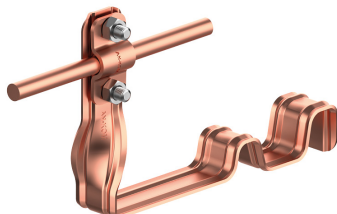

HOLDERS ROOF TILE profiled twisted and straight holders

E374756

WERSJA MATERIAŁOWA:

copper

OPIS:

Profiled twisted and straight tile holders are dedicated to a specific type of tile. They make it possible to lead the lightning conductor along or across the tile. Installation is carried out by inserting and fastening the holder between the tiles.

TWISTED - leading the cable along the tile

STRAIGHT - leading the cable across the tile

symbol typ	E374756 AN-28M/CU/-N
MANUFACTURER - tile type	CREATON - Premion KORAMIC / WIENERBERGER - Romańska (Karthago)
pattern	pattern 15
cabl(e)(mm)	Ø8
holder type	twisted
wersja materiałowa	copper