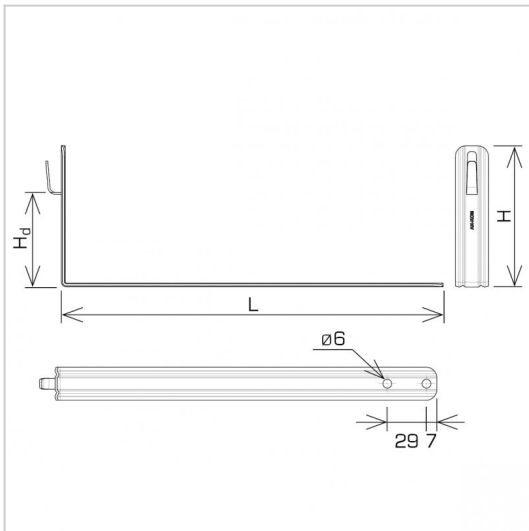

HOLDERS ROOF TILE universal straight holder

E374568

MATERIAL:

copper

DESCRIPTION:

Tile holder - universal, straight, used to build air terminals and lightning conductors on the roof across the tile. The holder is mounted by screwing it to the batten through the mounting holes.

symbol	E374568
type	AN-20A/CU/-N
L(mm)	420
H(mm)	104
Hd(mm)	70
cabale(mm)	Ø8
material	copper

AN-KOM 2 Sp. z o.o.
Inwałd, ul. ks. Władysława
Bukowińskiego 15
34-120 Andrychów

an-kom.pl
sales@an-kom.pl

tel./fax
+48 605 527 132