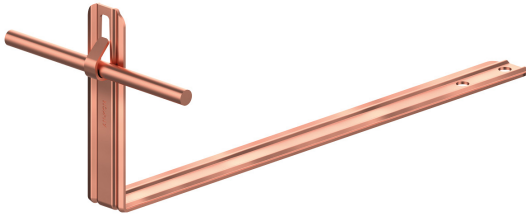

HOLDERS ROOF TILE universal straight holder

E374568

MATERIAL:

copper

DESCRIPTION:

Tile holder - universal, straight, used to build air terminals and lightning conductors on the roof across the tile. The holder is mounted by screwing it to the batten through the mounting holes.

symbol	E374568
type	AN-20A/CU/-N
L(mm)	420
H(mm)	104
Hd(mm)	70
cabale(mm)	Ø8
material	copper

AN-KOM 2 Sp. z o.o.
Inwałd, ul. ks. Władysława
Bukowińskiego 15
34-120 Andrychów

an-kom.pl
sales@an-kom.pl

tel./fax
+48 605 527 132