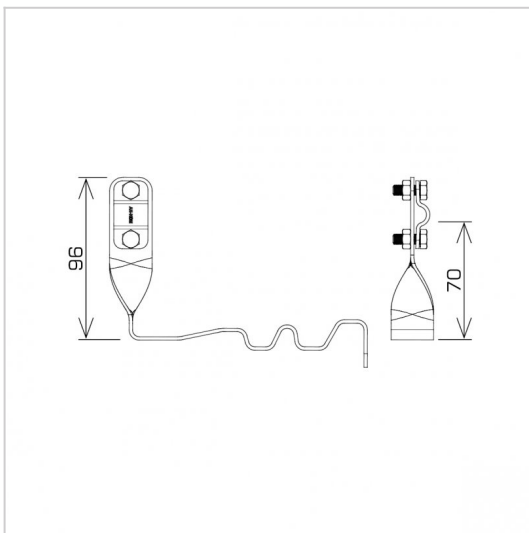

HOLDERS ROOF TILE profiled twisted and straight holders

E374348

MATERIAL:

copper

DESCRIPTION:

Profiled twisted and straight tile holders are dedicated to a specific type of tile. They make it possible to lead the lightning conductor along or across the tile. Installation is carried out by inserting and fastening the holder between the tiles.

TWISTED - leading the cable along the tile

STRAIGHT - leading the cable across the tile

symbol type	E374348 AN-27E/CU/
MANUFACTURER - tile type	ERLUS - E58
pattern	pattern 2
cablе(mm)	Ø8
holder type	twisted
material	copper