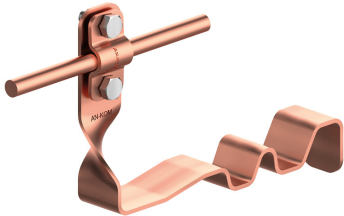

HOLDERS ROOF TILE profiled twisted and straight holders

E374348

MATERIAL:

copper

DESCRIPTION:

Profiled twisted and straight tile holders are dedicated to a specific type of tile. They make it possible to lead the lightning conductor along or across the tile. Installation is carried out by inserting and fastening the holder between the tiles.

TWISTED - leading the cable along the tile

STRAIGHT - leading the cable across the tile

symbol type	E374348 AN-27E/CU/
MANUFACTURER - tile type	ERLUS - E58
pattern	pattern 2
cablе(mm)	Ø8
holder type	twisted
material	copper