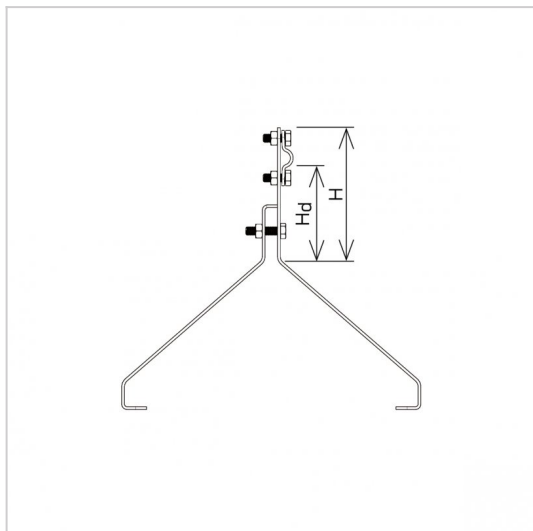

HOLDERS ridge tile profiled

D463304

MATERIAL:

painted

DESCRIPTION:

Profiled ridge tile holders are dedicated to specific ridge tiles. The selection of the holder is based on the name of the manufacturer and the ridge tile. In the case of a metal tile holder, the selection of the holder is based on the dimensions in the product data sheet.

symbol	D463304
type	AN-151P/LA/-N
MANUFACTURER ridge tile name	MEYER-HOLSEN Piano
H(mm)	96
Hd(mm)	70
pattern	pattern 20
cablе(mm)	Ø8
material	painteԁ

AN-KOM 2 Sp. z o.o.
 Inwałԁ, ul. ks. Włȁԁysława
 Bukowińskiego 15
 34-120 Andrychów