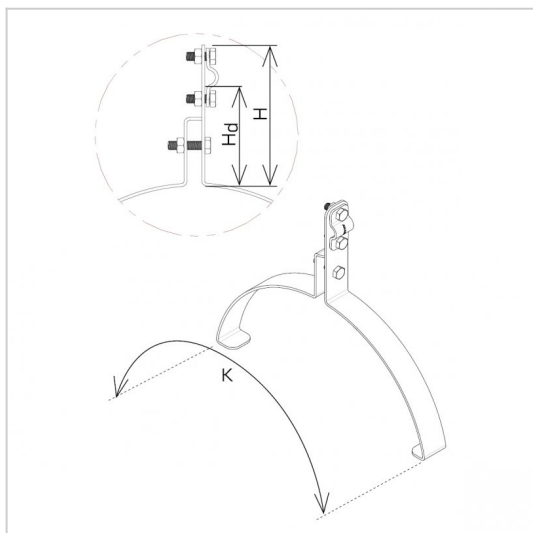

HOLDERS ridge tile universal

D463028

MATERIAL:

painted

DESCRIPTION:

Universal ridge tile holders fit selected cylindrical ridge ridges. Selection of the appropriate handle is done by checking the range K.

AVAILABLE COLOURS:

RAL 3011 - **red**, RAL 8017 - **dark brown**, RAL 7016 - **anthracite grey**, RAL 7026 - **granite grey**, RAL 8004 - **brown (brick colour)**, RAL 9005 - **black**

DOSTĘPNE W KOLORACH

symbol	D463028
type	AN-14G/LA/
Kclamp range(mm)	297 - 307
Hd(mm)	90
H(mm)	116
pattern	pattern 1
cable(mm)	Ø8
material	painted