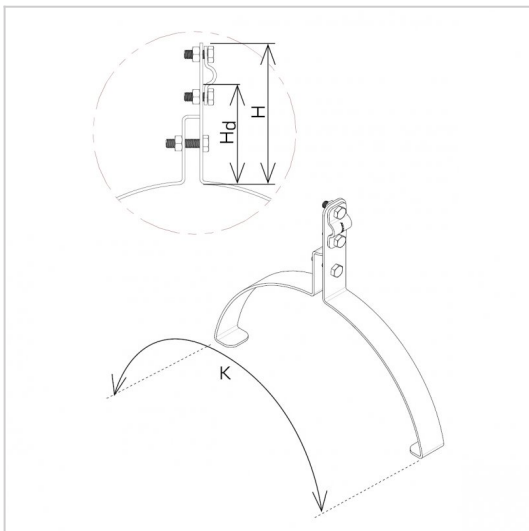

HOLDERS ridge tile universal

D463028

WERSJA MATERIAŁOWA:

painted

OPIS:

Universal ridge tile holders fit selected cylindrical ridge ridges. Selection of the appropriate handle is done by checking the range K.

| | |
|---------------------------|----------------|
| symbol | D463028 |
| typ | AN-14G/LA/ |
| Kclamp range(mm) | 297 - 307 |
| Hd(mm) | 90 |
| H(mm) | 116 |
| pattern | pattern 1 |
| cabale(mm) | Ø8 |
| wersja materiałowa | painted |