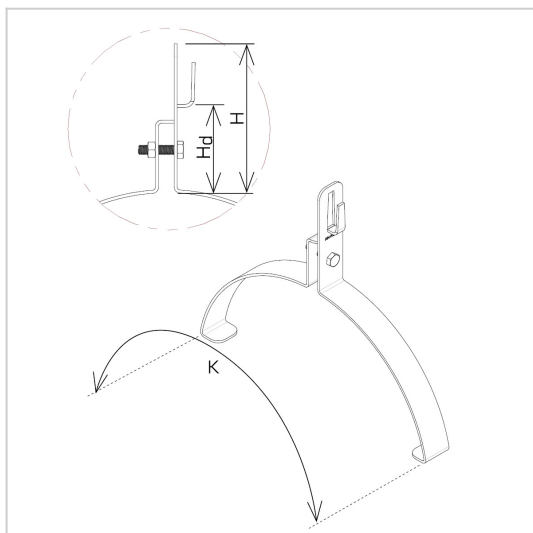

HOLDERS ridge tile universal

D463016

MATERIAL:

painting

DESCRIPTION:

Universal ridge tile holders fit selected cylindrical ridge ridges. Selection of the appropriate handle is done by checking the range K.

symbol	D463016
type	AN-15/LA/
K(clamp range)	297 - 307
Hd(mm)	65
H(mm)	98
pattern	pattern 1
cable(mm)	Ø8
material	painting

AN-KOM 2 Sp. z o.o.
Inwałd, ul. ks. Władysława
Bukowińskiego 15
34-120 Andrychów