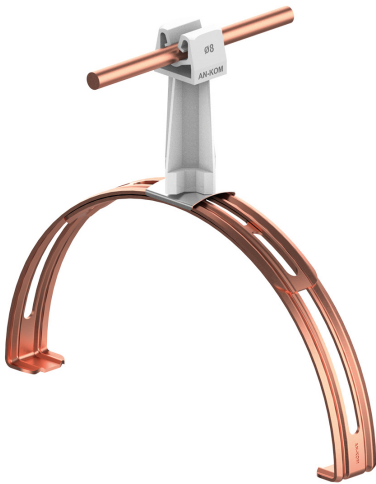

HOLDERS ridge tile extendable

D373268

MATERIAL:

copper

DESCRIPTION:

Extendable ridge tile holders fit most cylindrical ridge tiles. Selection of the appropriate handle is done by checking the range K.

symbol	D373268
type	AN-14P/CU/S-N
pole colour	RAL 7047
K(clamp range)	245 - 415
pattern	pattern 4
cable(mm)	Ø8
material	copper