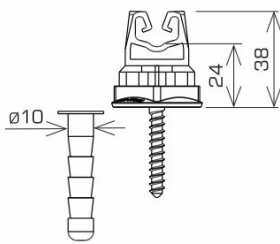

HOLDERS WIRE screw-in with plastic pad

C642488

**WERSJA MATERIAŁOWA:**

plastic

**OPIS:**

Screw-in holder for routing the ground wire on the facade, wooden structures.

symbol typ	<b>C642488</b> AN-59GN
pole colour	RAL 8004
conductor(mm)	Ø8
wersja materiałowa	plastic