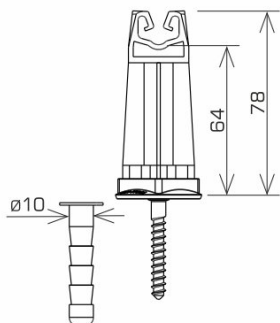

HOLDERS WIRE screw-in with plastic pad

C642480

**WERSJA MATERIAŁOWA:**

plastic

**OPIS:**

Screw-in holder for routing the ground wire on the facade, wooden structures.

<b>symbol</b>	<b>C642480</b>
typ	AN-59G/C
<b>pole colour</b>	RAL 9005
<b>conductor(mm)</b>	Ø8
<b>wersja materiałowa</b>	plastic