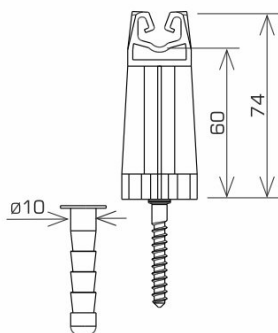

HOLDERS WIRE screw-in

C642448

WERSJA MATERIAŁOWA:

plastic

OPIS:

Screw-in holder for routing the ground wire on the facade, wooden structures.

symbol typ	C642448 AN-59B/S
pole colour	RAL 7047
conductor(mm)	Ø8
wersja materiałowa	plastic