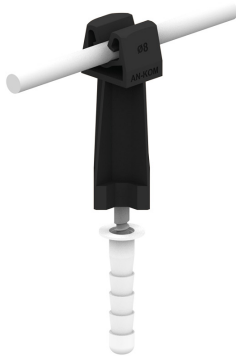

HOLDERS WIRE screw-in

C642444

MATERIAL:

plastic

DESCRIPTION:

Screw-in holder for routing the ground wire on the facade, wooden structures.

symbol type	C642444 AN-59B/C
pole colour	RAL 9005
conductor(mm)	Ø8
material	plastic