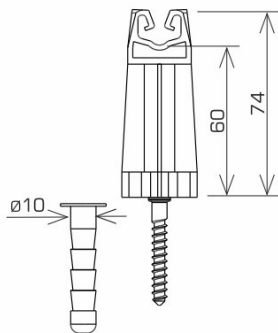

HOLDERS WIRE screw-in

C642444

WERSJA MATERIAŁOWA:

plastic

OPIS:

Screw-in holder for routing the ground wire on the facade, wooden structures.

symbol typ	C642444 AN-59B/C
pole colour	RAL 9005
conductor(mm)	Ø8
wersja materiałowa	plastic