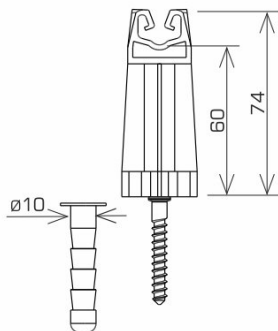

HOLDERS WIRE screw-in

C642444

MATERIAL:

plastic

DESCRIPTION:

Screw-in holder for routing the ground wire on the facade, wooden structures.

symbol type	C642444 AN-59B/C
pole colour	RAL 9005
conductor(mm)	Ø8
material	plastic