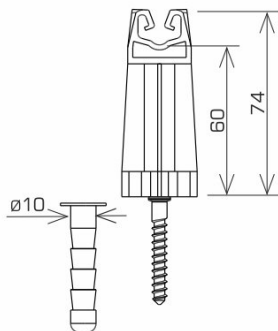

HOLDERS WIRE screw-in

C642440

MATERIAL:

plastic

DESCRIPTION:

Screw-in holder for routing the ground wire on the facade, wooden structures.

symbol type	C642440 AN-59B
pole colour	RAL 8004
conductor(mm)	Ø8
material	plastic