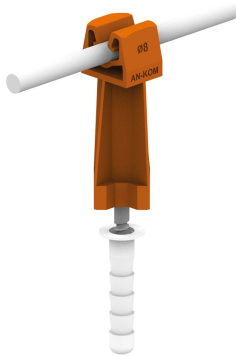

HOLDERS WIRE screw-in

C642440

MATERIAL:

plastic

DESCRIPTION:

Screw-in holder for routing the ground wire on the facade, wooden structures.

symbol type	C642440 AN-59B
pole colour	RAL 8004
conductor(mm)	Ø8
material	plastic