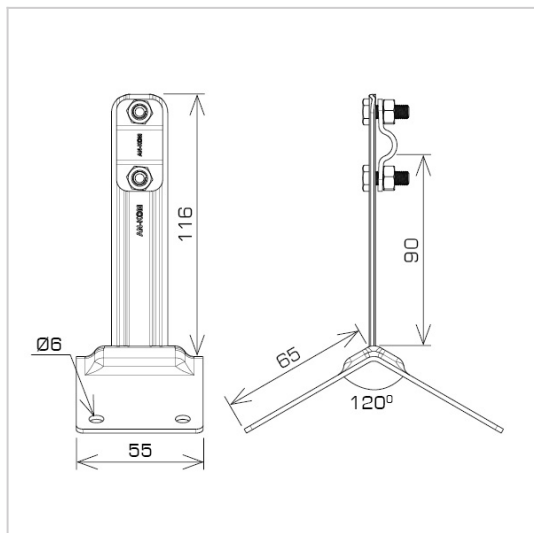

HOLDERS FOR SHEET, FELT, SHINGLE roof top holder

C462752

**WERSJA MATERIAŁOWA:**

painted

**OPIS:**

Installation of the lightning conductor on the roof ridge covered with shingles, sheet metal, roofing felt.

**AVAILABLE COLOURS:**

RAL 3011 - red, RAL 8017 - dark brown, RAL 7016 - anthracite grey, RAL 7026 - granite grey, RAL 8004 - brown (brick colour), RAL 9005 - black

DOSTĘPNE W KOLORACH

symbol typ	C462752 AN-11C/LA/-N
conductor(mm)	Ø8
wersja materiałowa	painted