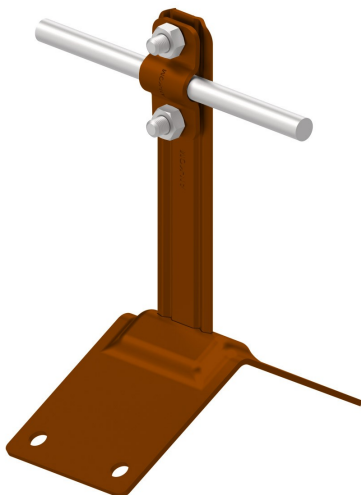

HOLDERS FOR SHEET, FELT, SHINGLE roof top holder

C462752

**WERSJA MATERIAŁOWA:**

painted

**OPIS:**

Installation of the lightning conductor on the roof ridge covered with shingles, sheet metal, roofing felt.

**AVAILABLE COLOURS:**

RAL 3011 - red, RAL 8017 - dark brown, RAL 7016 - anthracite grey, RAL 7026 - granite grey, RAL 8004 - brown (brick colour), RAL 9005 - black

DOSTĘPNE W KOLORACH

symbol typ	C462752 AN-11C/LA/-N
conductor(mm)	Ø8
wersja materiałowa	painted