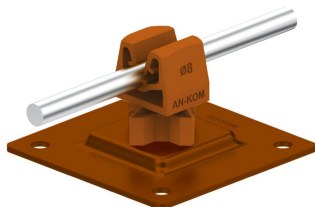

HOLDERS FOR SHEET, FELT, SHINGLE steel plate holder

C462660

DOSTĘPNE W KOLORACH

WERSJA MATERIAŁOWA:

painted

OPIS:

For mounting the lightning conductor on roofs, parapets, superstructures covered with roofing felt, sheet metal.

AVAILABLE COLOURS:

RAL 3011 - **red**, RAL 8017 - **dark brown**, RAL 7016 - **anthracite grey**, RAL 7026 - **granite grey**, RAL 8004 - **brown (brick colour)**, RAL 9005 - **black**

symbol typ	C462660 AN-11PN/LA/-N
pole colour	RAL 8004
conductor(mm)	Ø8
wersja materiałowa	painted