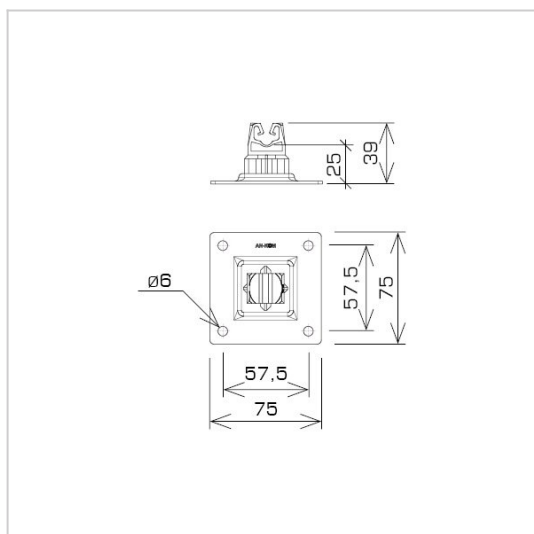

HOLDERS FOR SHEET, FELT, SHINGLE steel plate holder

C462660

DOSTĘPNE W KOLORACH

WERSJA MATERIAŁOWA:

painted

OPIS:

For mounting the lightning conductor on roofs, parapets, superstructures covered with roofing felt, sheet metal.

AVAILABLE COLOURS:

RAL 3011 - **red**, RAL 8017 - **dark brown**, RAL 7016 - **anthracite grey**, RAL 7026 - **granite grey**, RAL 8004 - **brown (brick colour)**, RAL 9005 - **black**

symbol typ	C462660 AN-11PN/LA/-N
pole colour	RAL 8004
conductor(mm)	Ø8
wersja materiałowa	painted