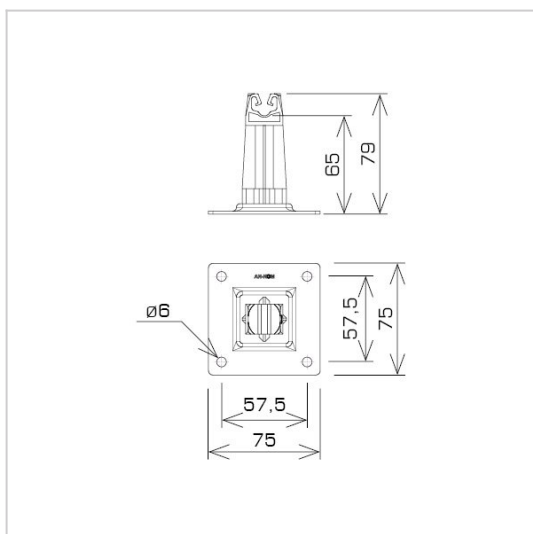

HOLDERS FOR SHEET, FELT, SHINGLE steel plate holder

C462656

MATERIAL:

painted

DESCRIPTION:

For mounting the lightning conductor on roofs, parapets, superstructures covered with roofing felt, sheet metal.

AVAILABLE COLOURS:

RAL 3011 - **red**, RAL 8017 - **dark brown**, RAL 7016 - **anthracite grey**, RAL 7026 - **granite grey**, RAL 8004 - **brown (brick colour)**, RAL 9005 - **black**

DOSTĘPNE W KOLORACH

symbol type	C462656 AN-11P/LA/S-N
pole colour	RAL 7047
conductor(mm)	Ø8
material	painted