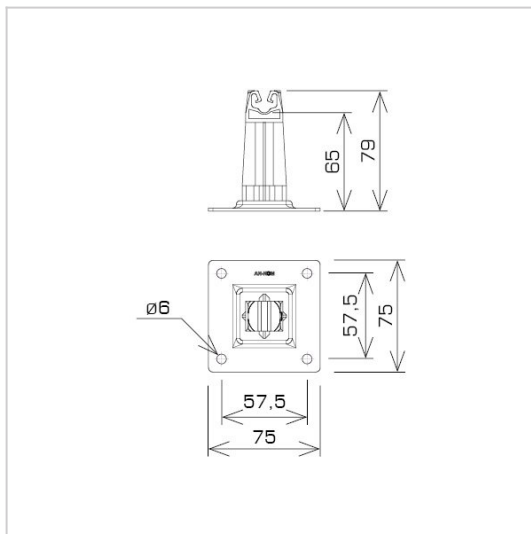

HOLDERS FOR SHEET, FELT, SHINGLE steel plate holder

C462652

MATERIAL:

painted

DESCRIPTION:

For mounting the lightning conductor on roofs, parapets, superstructures covered with roofing felt, sheet metal.

AVAILABLE COLOURS:

RAL 3011 - **red**, RAL 8017 - **dark brown**, RAL 7016 - **anthracite grey**, RAL 7026 - **granite grey**, RAL 8004 - **brown (brick colour)**, RAL 9005 - **black**

DOSTĘPNE W KOLORACH

| | |
|-----------------------|---------------------------------|
| symbol type | C462652 AN-11P/LA/C-N |
| pole colour | RAL 9005 |
| conductor(mm) | Ø8 |
| material | painted |