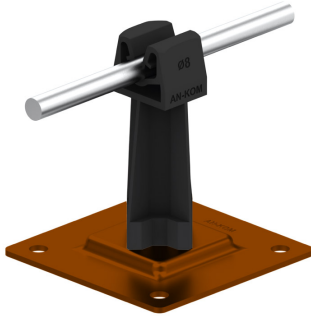

HOLDERS FOR SHEET, FELT, SHINGLE steel plate holder

C462652

MATERIAL:

painted

DESCRIPTION:

For mounting the lightning conductor on roofs, parapets, superstructures covered with roofing felt, sheet metal.

AVAILABLE COLOURS:

RAL 3011 - **red**, RAL 8017 - **dark brown**, RAL 7016 - **anthracite grey**, RAL 7026 - **granite grey**, RAL 8004 - **brown (brick colour)**, RAL 9005 - **black**

DOSTĘPNE W KOLORACH

| | |
|-----------------------|---------------------------------|
| symbol type | C462652 AN-11P/LA/C-N |
| pole colour | RAL 9005 |
| conductor(mm) | Ø8 |
| material | painted |