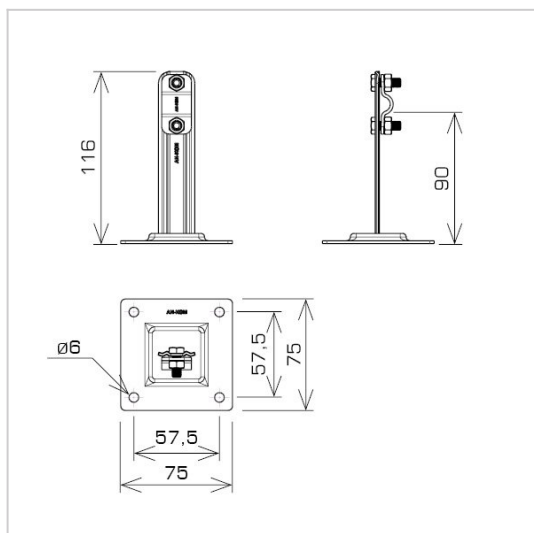

DOSTĘPNE W KOLORACH

symbol	C462644
type	AN-11G/LA/-N
conductor(mm)	Ø8
material	painting

AN-KOM 2 Sp. z o.o.
Inwałd, ul. ks. Władysława
Bukowińskiego 15
34-120 Andrychów

an-kom.pl
sales@an-kom.pl

tel./fax
+48 605 527 132