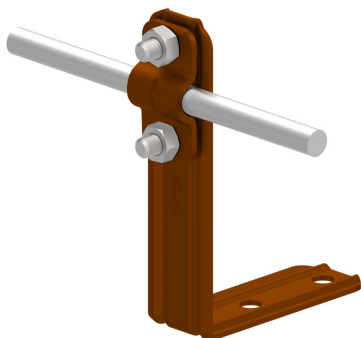

HOLDERS FOR SHEET, FELT, SHINGLE straight angle holder

C462588

WERSJA MATERIAŁOWA:

painted

OPIS:

Holders for conducting the ground wire on the roofs of buildings covered with shingles, roofing felt, sheet metal.

AVAILABLE COLOURS:

RAL 3011 - red, RAL 8017 - dark brown, RAL 7016 - anthracite grey, RAL 7026 - granite grey, RAL 8004 - brown (brick colour), RAL 9005 - black

DOSTĘPNE W KOLORACH

symbol typ	C462588 AN-10/LA/-N
H(mm)	116
Hd(mm)	90
conductor(mm)	Ø8
wersja materiałowa	painted