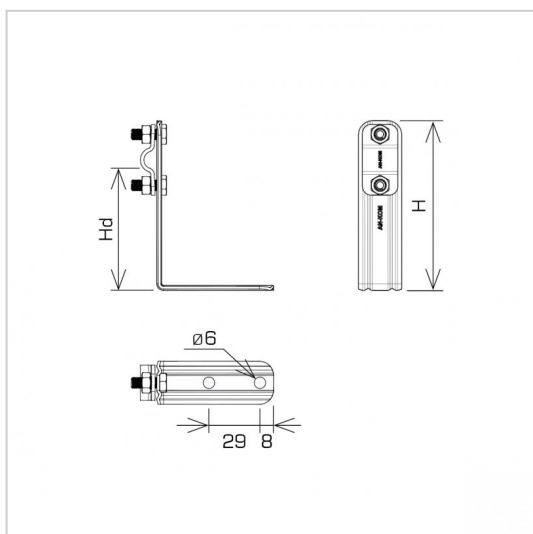

HOLDERS FOR SHEET, FELT, SHINGLE straight angle holder

C462588

WERSJA MATERIAŁOWA:

painted

OPIS:

Holders for conducting the ground wire on the roofs of buildings covered with shingles, roofing felt, sheet metal.

AVAILABLE COLOURS:

RAL 3011 - red, RAL 8017 - dark brown, RAL 7016 - anthracite grey, RAL 7026 - granite grey, RAL 8004 - brown (brick colour), RAL 9005 - black

DOSTĘPNE W KOLORACH

symbol typ	C462588 AN-10/LA/-N
H(mm)	116
Hd(mm)	90
conductor(mm)	Ø8
wersja materiałowa	painted