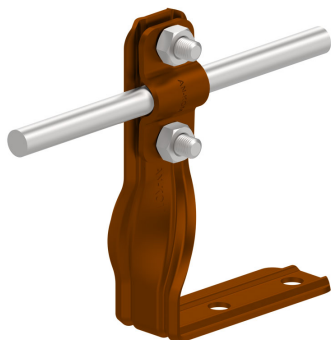

HOLDERS FOR SHEET, FELT, SHINGLE twisted angle holder

C462576

MATERIAL:

painted

DESCRIPTION:

Holders for conducting the ground wire on the roofs of buildings covered with shingles, roofing felt, sheet metal.

AVAILABLE COLOURS:

RAL 3011 - **red**, RAL 8017 - **dark brown**, RAL 7016 - **anthracite grey**, RAL 7026 - **granite grey**, RAL 8004 - **brown (brick colour)**, RAL 9005 - **black**

DOSTĘPNE W KOLORACH

symbol type	C462576 AN-08R/LA/-N
H(mm)	96
Hd(mm)	70
conductor(mm)	Ø8
material	painted

AN-KOM 2 Sp. z o.o.
Inwałd, ul. ks. Władysława
Bukowińskiego 15
34-120 Andrychów

an-kom.pl
sales@an-kom.pl

tel./fax
+48 605 527 132