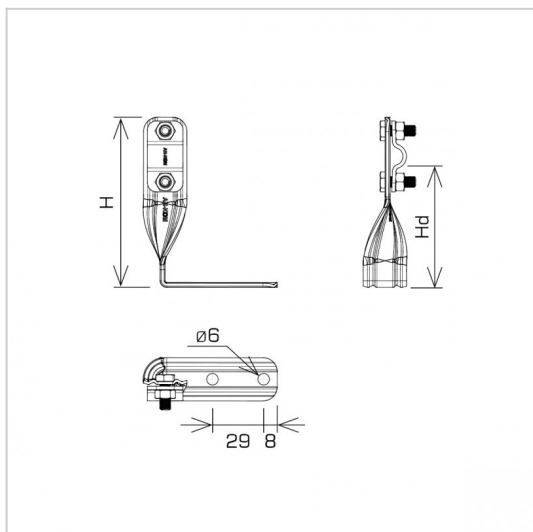

HOLDERS FOR SHEET, FELT, SHINGLE twisted angle holder

C462576

MATERIAL:

painted

DESCRIPTION:

Holders for conducting the ground wire on the roofs of buildings covered with shingles, roofing felt, sheet metal.

symbol type	C462576 AN-08R/LA/-N
H(mm)	96
Hd(mm)	70
conductor(mm)	Ø8
material	painted

AN-KOM 2 Sp. z o.o.
Inwałd, ul. ks. Władysława
Bukowińskiego 15
34-120 Andrychów

an-kom.pl
sales@an-kom.pl

tel./fax
+48 605 527 132