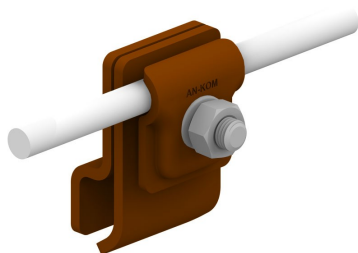

HOLDERS FOR SHEET, FELT, SHINGLE standing seam holder

C462568

DOSTĘPNE W KOLORACH

WERSJA MATERIAŁOWA:

painted

OPIS:

Installation of wires on roofs covered with seam sheet metal. The non-invasive assembly of the holder to the seam eliminates possible water leaks in the places of its assembly.

AVAILABLE COLOURS:

RAL 3011 - **red**, RAL 8017 - **dark brown**, RAL 7016 - **anthracite grey**, RAL 7026 - **granite grey**, RAL 8004 - **brown (brick colour)**, RAL 9005 - **black**

symbol	C462568
typ	AN-06J/LA/
conductor(mm)	Ø8
wersja materiałowa	painted