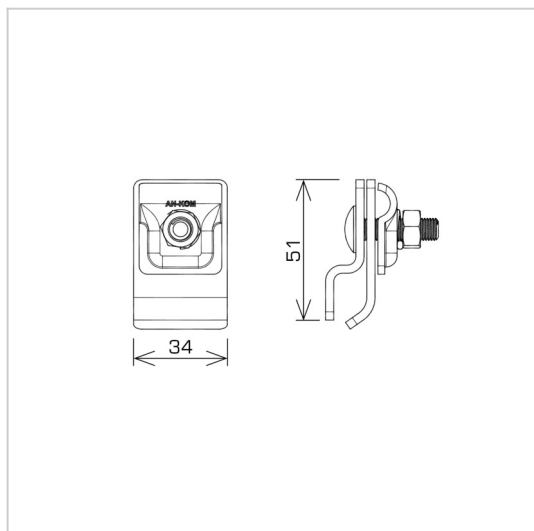

HOLDERS FOR SHEET, FELT, SHINGLE standing seam holder

C462568

DOSTĘPNE W KOLORACH

WERSJA MATERIAŁOWA:

painted

OPIS:

Installation of wires on roofs covered with seam sheet metal. The non-invasive assembly of the holder to the seam eliminates possible water leaks in the places of its assembly.

AVAILABLE COLOURS:

RAL 3011 - **red**, RAL 8017 - **dark brown**, RAL 7016 - **anthracite grey**, RAL 7026 - **granite grey**, RAL 8004 - **brown (brick colour)**, RAL 9005 - **black**

symbol	C462568
typ	AN-06J/LA/
conductor(mm)	Ø8
wersja materiałowa	painted