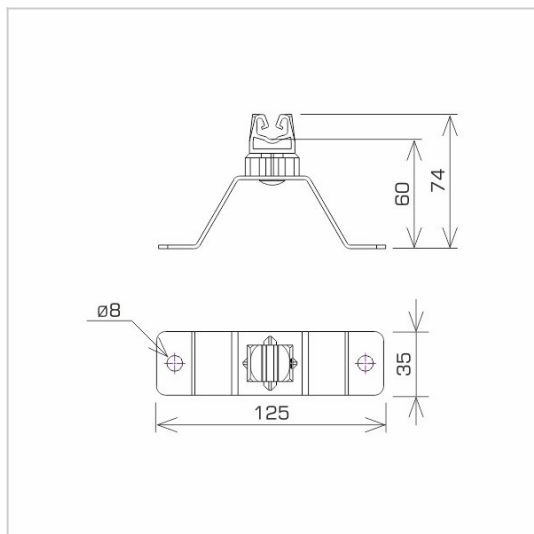

HOLDERS FOR SHEET, FELT, SHINGLE screw-down holder

C462184

DOSTĘPNE W KOLORACH

MATERIAL:

painted

DESCRIPTION:

Universal holder for routing the ground wire on a roof covered with sheet metal, roofing felt or shingle.

AVAILABLE COLOURS:

RAL 3011 - **red**, RAL 8017 - **dark brown**, RAL 7016 - **anthracite grey**, RAL 7026 - **granite grey**, RAL 8004 - **brown (brick colour)**, RAL 9005 - **black**

| | |
|-----------------------|--------------------------------|
| symbol type | C462184 AN-11WN/LA/C |
| pole colour | RAL 9005 |
| conductor(mm) | Ø8 |
| material | painted |