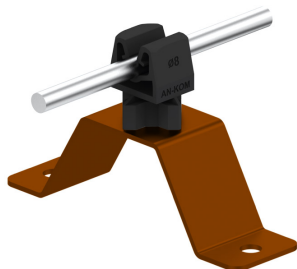

HOLDERS FOR SHEET, FELT, SHINGLE screw-down holder

C462184

DOSTĘPNE W KOLORACH

MATERIAL:

painted

DESCRIPTION:

Universal holder for routing the ground wire on a roof covered with sheet metal, roofing felt or shingle.

AVAILABLE COLOURS:

RAL 3011 - **red**, RAL 8017 - **dark brown**, RAL 7016 - **anthracite grey**, RAL 7026 - **granite grey**, RAL 8004 - **brown (brick colour)**, RAL 9005 - **black**

| | |
|-----------------------|--------------------------------|
| symbol type | C462184 AN-11WN/LA/C |
| pole colour | RAL 9005 |
| conductor(mm) | Ø8 |
| material | painted |