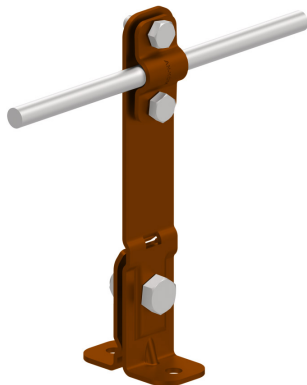

HOLDERS FOR SHEET, FELT, SHINGLE straight seam wire holder

C462076

**MATERIAL:**

painting

**DESCRIPTION:**

Installation of wires on roofs covered with sheet metal along the seam.

**AVAILABLE COLOURS:**

RAL 3011 - **red**, RAL 8017 - **dark brown**, RAL 7016 - **anthracite grey**,  
 RAL 7026 - **granite grey**, RAL 8004 - **brown (brick colour)**, RAL 9005 -  
**black**

DOSTĘPNE W KOLORACH

<b>symbol</b> type	<b>C462076</b> AN-10A/LA/
<b>conductor(mm)</b>	Ø8
<b>material</b>	painting

AN-KOM 2 Sp. z o.o.  
 Inwałd, ul. ks. Władysława  
 Bukowińskiego 15  
 34-120 Andrychów