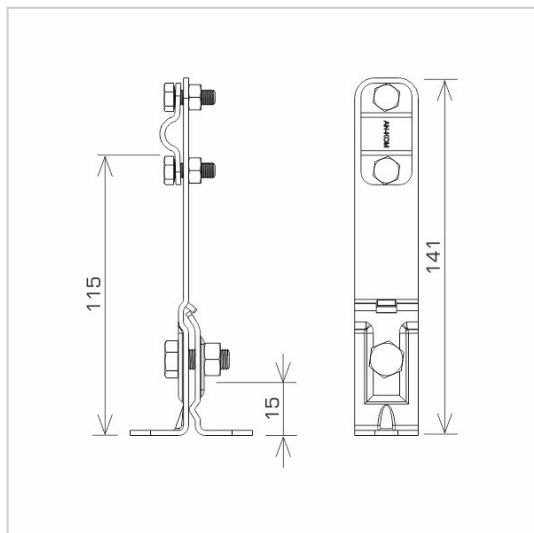

HOLDERS FOR SHEET, FELT, SHINGLE straight seam wire holder

C462076

**MATERIAL:**

painting

**DESCRIPTION:**

Installation of wires on roofs covered with sheet metal along the seam.

**AVAILABLE COLOURS:**

RAL 3011 - **red**, RAL 8017 - **dark brown**, RAL 7016 - **anthracite grey**,  
 RAL 7026 - **granite grey**, RAL 8004 - **brown (brick colour)**, RAL 9005 -  
**black**

DOSTĘPNE W KOLORACH

<b>symbol</b> type	<b>C462076</b> AN-10A/LA/
<b>conductor(mm)</b>	Ø8
<b>material</b>	painting

AN-KOM 2 Sp. z o.o.  
 Inwałd, ul. ks. Władysława  
 Bukowińskiego 15  
 34-120 Andrychów