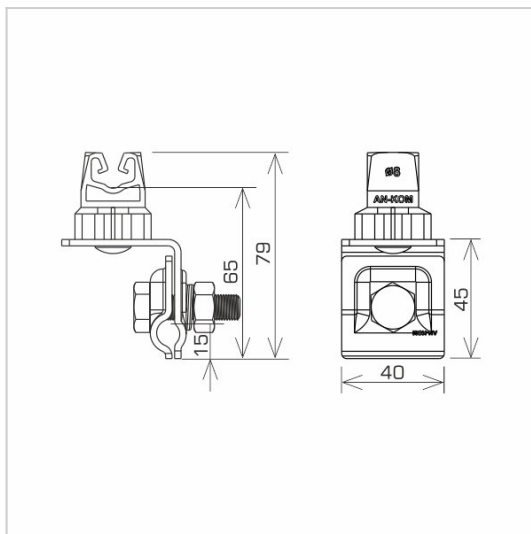

**HOLDERS FOR SHEET, FELT, SHINGLE universal seam wire holder**

**C462036**

**MATERIAL:**

painted

**DESCRIPTION:**

Installation of wires on roofs covered with sheet metal along the seam.

**AVAILABLE COLOURS:**

RAL 3011 - **red**, RAL 8017 - **dark brown**, RAL 7016 - **anthracite grey**,  
 RAL 7026 - **granite grey**, RAL 8004 - **brown (brick colour)**, RAL 9005 -  
**black**

DOSTĘPNE W KOLORACH

<b>symbol</b> type	<b>C462036</b> AN-06HN/LA/
<b>pole colour</b>	RAL 8004
<b>conductor(mm)</b>	Ø8
<b>material</b>	painted