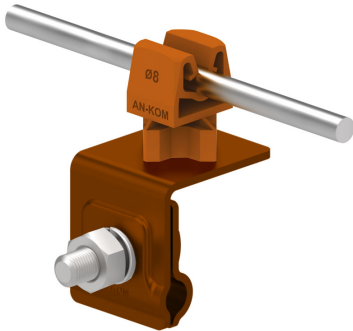

**HOLDERS FOR SHEET, FELT, SHINGLE universal seam wire holder**

**C462036**

**MATERIAL:**

painted

**DESCRIPTION:**

Installation of wires on roofs covered with sheet metal along the seam.

**AVAILABLE COLOURS:**

RAL 3011 - **red**, RAL 8017 - **dark brown**, RAL 7016 - **anthracite grey**,  
 RAL 7026 - **granite grey**, RAL 8004 - **brown (brick colour)**, RAL 9005 -  
**black**

DOSTĘPNE W KOLORACH

<b>symbol</b> type	<b>C462036</b> AN-06HN/LA/
<b>pole colour</b>	RAL 8004
<b>conductor(mm)</b>	Ø8
<b>material</b>	painted