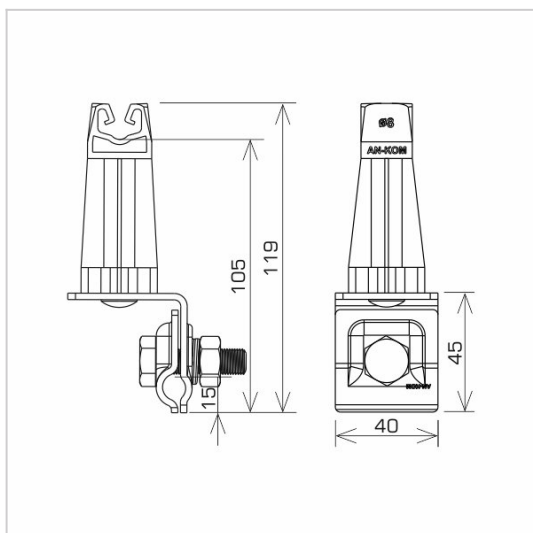

HOLDERS FOR SHEET, FELT, SHINGLE universal seam wire holder

C462024

MATERIAL:

painted

DESCRIPTION:

Installation of wires on roofs covered with sheet metal along the seam.

AVAILABLE COLOURS:

RAL 3011 - **red**, RAL 8017 - **dark brown**, RAL 7016 - **anthracite grey**,
RAL 7026 - **granite grey**, RAL 8004 - **brown (brick colour)**, RAL 9005 - **black**

DOSTĘPNE W KOLORACH

symbol	C462024
type	AN-06H/LA/
pole colour	RAL 8004
conductor(mm)	Ø8
material	painted

AN-KOM 2 Sp. z o.o.
Inwałd, ul. ks. Władysława
Bukowińskiego 15
34-120 Andrychów

an-kom.pl
sales@an-kom.pl