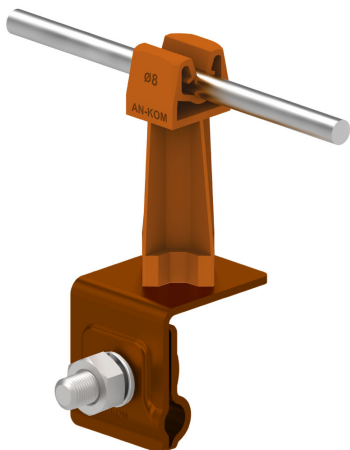

HOLDERS FOR SHEET, FELT, SHINGLE universal seam wire holder

C462024

MATERIAL:

painted

DESCRIPTION:

Installation of wires on roofs covered with sheet metal along the seam.

AVAILABLE COLOURS:

RAL 3011 - **red**, RAL 8017 - **dark brown**, RAL 7016 - **anthracite grey**,
RAL 7026 - **granite grey**, RAL 8004 - **brown (brick colour)**, RAL 9005 - **black**

DOSTĘPNE W KOLORACH

symbol	C462024
type	AN-06H/LA/
pole colour	RAL 8004
conductor(mm)	Ø8
material	painted

AN-KOM 2 Sp. z o.o.
Inwałd, ul. ks. Władysława
Bukowińskiego 15
34-120 Andrychów

an-kom.pl
sales@an-kom.pl