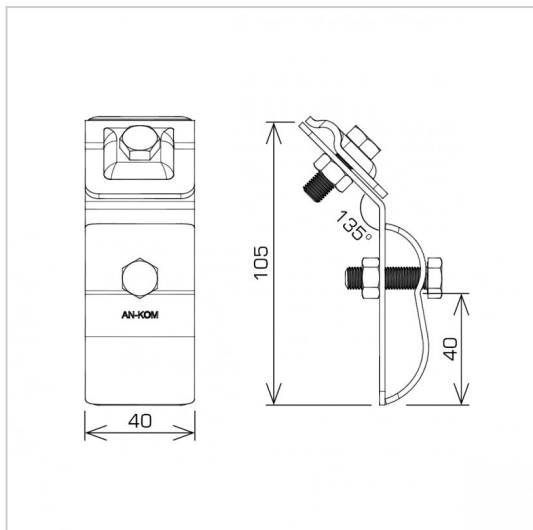

HOLDERS GUTTER eaves gutter

C462016

**MATERIAL:**

painting

**DESCRIPTION:**

The holder allows you to stabilize the ground wire when passing over the eaves gutter.

**AVAILABLE COLOURS:**

RAL 3011 - **red**, RAL 8017 - **dark brown**, RAL 7016 - **anthracite grey**,  
 RAL 7026 - **granite grey**, RAL 8004 - **brown (brick colour)**, RAL 9005 - **black**

DOSTĘPNE W KOLORACH

|                 |                    |
|-----------------|--------------------|
| <b>symbol</b>   | <b>C462016</b>     |
| <b>type</b>     | AN-06C/LA/         |
| <b>screws</b>   | M8 x 25<br>M8 x 30 |
| <b>cabl(mm)</b> | Ø8                 |
| <b>material</b> | painting           |