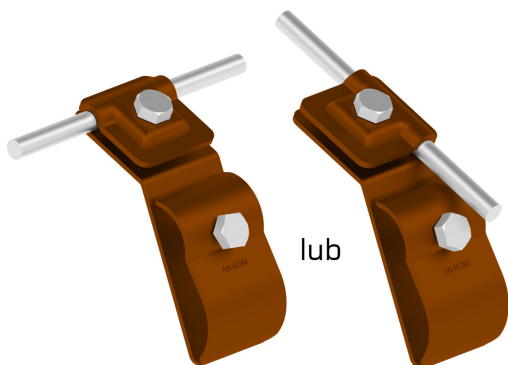

HOLDERS GUTTER eaves gutter

C462016

**MATERIAL:**

painting

**DESCRIPTION:**

The holder allows you to stabilize the ground wire when passing over the eaves gutter.

**AVAILABLE COLOURS:**

RAL 3011 - **red**, RAL 8017 - **dark brown**, RAL 7016 - **anthracite grey**,  
 RAL 7026 - **granite grey**, RAL 8004 - **brown (brick colour)**, RAL 9005 - **black**

DOSTĘPNE W KOLORACH

|                 |                    |
|-----------------|--------------------|
| <b>symbol</b>   | <b>C462016</b>     |
| <b>type</b>     | AN-06C/LA/         |
| <b>screws</b>   | M8 x 25<br>M8 x 30 |
| <b>cabl(mm)</b> | Ø8                 |
| <b>material</b> | painting           |