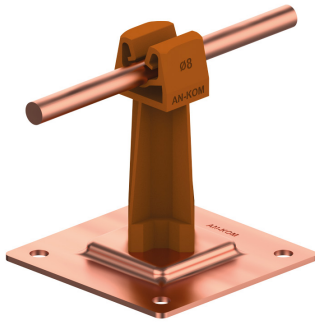

HOLDERS FOR SHEET, FELT, SHINGLE steel plate holder

C372648

MATERIAL:

copper

DESCRIPTION:

For mounting the lightning conductor on roofs, parapets, superstructures covered with roofing felt, sheet metal.

symbol type	C372648 AN-11P/CU/-N
pole colour	RAL 8004
conductor(mm)	Ø8
material	copper