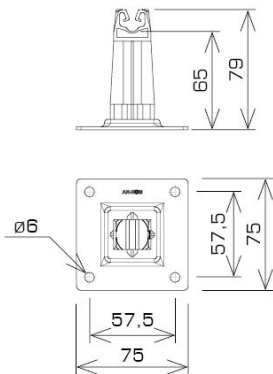

HOLDERS FOR SHEET, FELT, SHINGLE steel plate holder

C372648

MATERIAL:

copper

DESCRIPTION:

For mounting the lightning conductor on roofs, parapets, superstructures covered with roofing felt, sheet metal.

symbol type	C372648 AN-11P/CU/-N
pole colour	RAL 8004
conductor(mm)	Ø8
material	copper