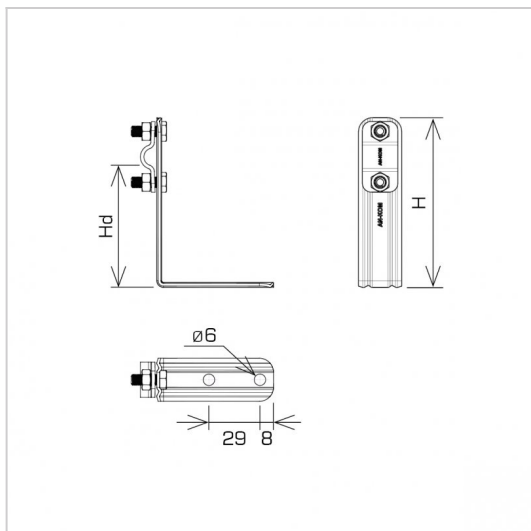

HOLDERS FOR SHEET, FELT, SHINGLE straight angle holder

C372588

MATERIAL:

copper

DESCRIPTION:

Holders for conducting the ground wire on the roofs of buildings covered with shingles, roofing felt, sheet metal.

symbol	C372588
type	AN-10/CU/-N
H(mm)	116
Hd(mm)	90
conductor(mm)	Ø8
material	copper

AN-KOM 2 Sp. z o.o.
Inwałd, ul. ks. Władysława
Bukowińskiego 15
34-120 Andrychów

an-kom.pl
sales@an-kom.pl

tel./fax
+48 605 527 132