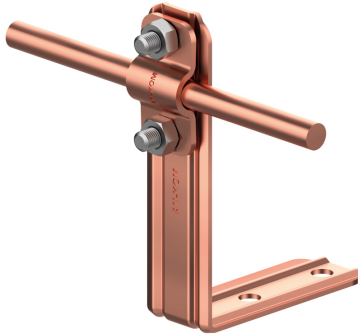

HOLDERS FOR SHEET, FELT, SHINGLE straight angle holder

C372588

MATERIAL:

copper

DESCRIPTION:

Holders for conducting the ground wire on the roofs of buildings covered with shingles, roofing felt, sheet metal.

symbol	C372588
type	AN-10/CU/-N
H(mm)	116
Hd(mm)	90
conductor(mm)	Ø8
material	copper

AN-KOM 2 Sp. z o.o.
Inwałd, ul. ks. Władysława
Bukowińskiego 15
34-120 Andrychów

an-kom.pl
sales@an-kom.pl

tel./fax
+48 605 527 132