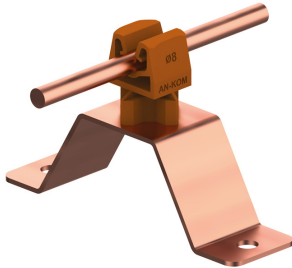

HOLDERS FOR SHEET, FELT, SHINGLE screw-down holder

C372180

WERSJA MATERIAŁOWA:

copper

OPIS:

Universal holder for routing the ground wire on a roof covered with sheet metal, roofing felt or shingle.

symbol	C372180
typ	AN-11WN/CU/
pole colour	RAL 8004
conductor(mm)	Ø8
wersja materiałowa	copper