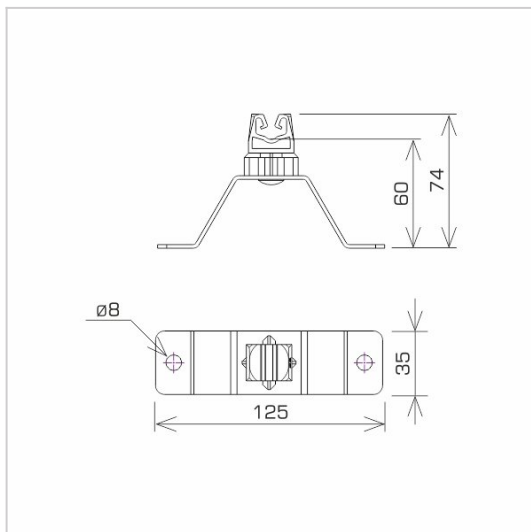

HOLDERS FOR SHEET, FELT, SHINGLE screw-down holder

C372180

WERSJA MATERIAŁOWA:

copper

OPIS:

Universal holder for routing the ground wire on a roof covered with sheet metal, roofing felt or shingle.

symbol	C372180
typ	AN-11WN/CU/
pole colour	RAL 8004
conductor(mm)	Ø8
wersja materiałowa	copper