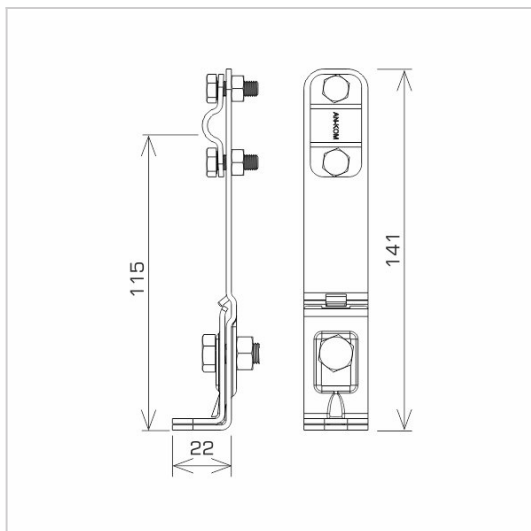

HOLDERS FOR SHEET, FELT, SHINGLE straight edge wire holder

C372080

WERSJA MATERIAŁOWA:

copper

OPIS:

For routing lightning conductors along the edge of the sheet.

symbol typ	C372080 AN-10B/CU/
conductor(mm)	Ø8
wersja materiałowa	copper