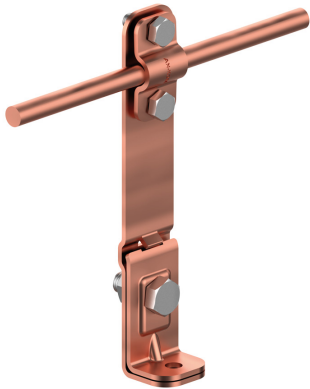

HOLDERS FOR SHEET, FELT, SHINGLE straight edge wire holder

C372080

WERSJA MATERIAŁOWA:

copper

OPIS:

For routing lightning conductors along the edge of the sheet.

symbol typ	C372080 AN-10B/CU/
conductor(mm)	Ø8
wersja materiałowa	copper