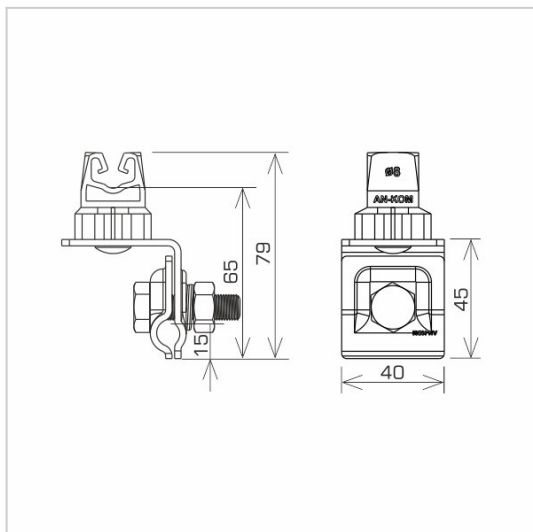

HOLDERS FOR SHEET, FELT, SHINGLE universal seam wire holder

C372040

WERSJA MATERIAŁOWA:

copper

OPIS:

Installation of wires on roofs covered with sheet metal along the seam.

symbol	C372040
typ	AN-06HN/CU/C
pole colour	RAL 9005
conductor(mm)	Ø8
wersja materiałowa	copper