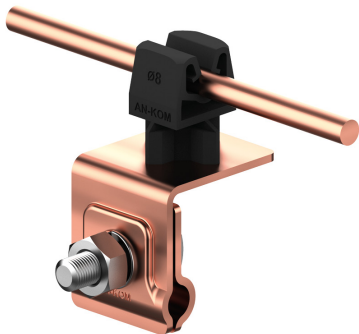

HOLDERS FOR SHEET, FELT, SHINGLE universal seam wire holder

C372040

WERSJA MATERIAŁOWA:

copper

OPIS:

Installation of wires on roofs covered with sheet metal along the seam.

symbol	C372040
typ	AN-06HN/CU/C
pole colour	RAL 9005
conductor(mm)	Ø8
wersja materiałowa	copper