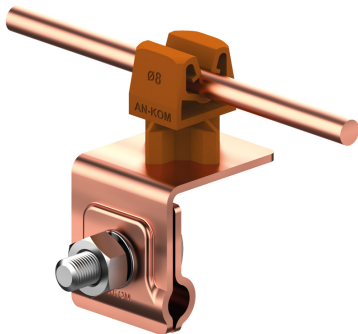

HOLDERS FOR SHEET, FELT, SHINGLE universal seam wire holder

C372036

WERSJA MATERIAŁOWA:

copper

OPIS:

Installation of wires on roofs covered with sheet metal along the seam.

symbol	C372036
typ	AN-06HN/CU/
pole colour	RAL 8004
conductor(mm)	Ø8
wersja materiałowa	copper