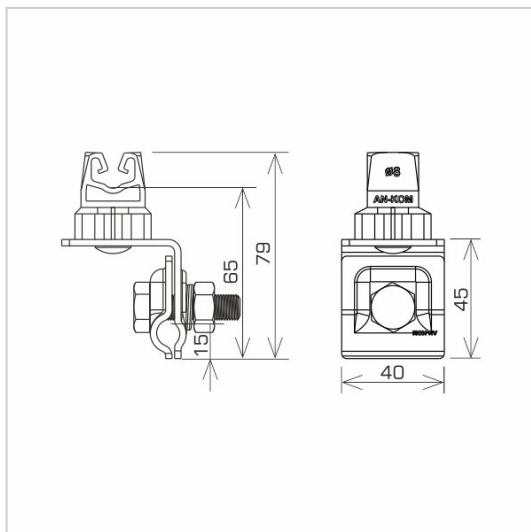

HOLDERS FOR SHEET, FELT, SHINGLE universal seam wire holder

C372036

WERSJA MATERIAŁOWA:

copper

OPIS:

Installation of wires on roofs covered with sheet metal along the seam.

symbol	C372036
typ	AN-06HN/CU/
pole colour	RAL 8004
conductor(mm)	Ø8
wersja materiałowa	copper