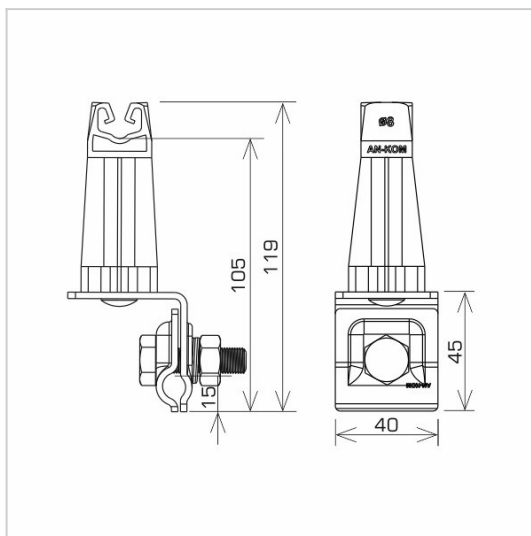

HOLDERS FOR SHEET, FELT, SHINGLE universal seam wire holder

C372028

MATERIAL:

copper

DESCRIPTION:

Installation of wires on roofs covered with sheet metal along the seam.

symbol type	C372028 AN-06H/CU/C
pole colour	RAL 9005
conductor(mm)	Ø8
material	copper