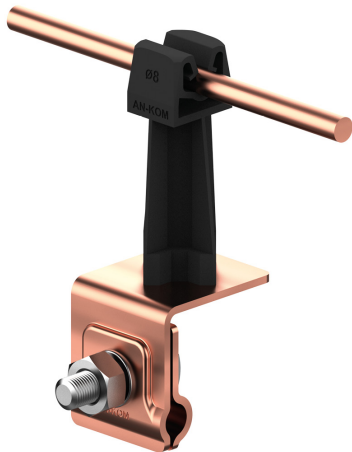

HOLDERS FOR SHEET, FELT, SHINGLE universal seam wire holder

C372028

MATERIAL:

copper

DESCRIPTION:

Installation of wires on roofs covered with sheet metal along the seam.

symbol type	C372028 AN-06H/CU/C
pole colour	RAL 9005
conductor(mm)	Ø8
material	copper