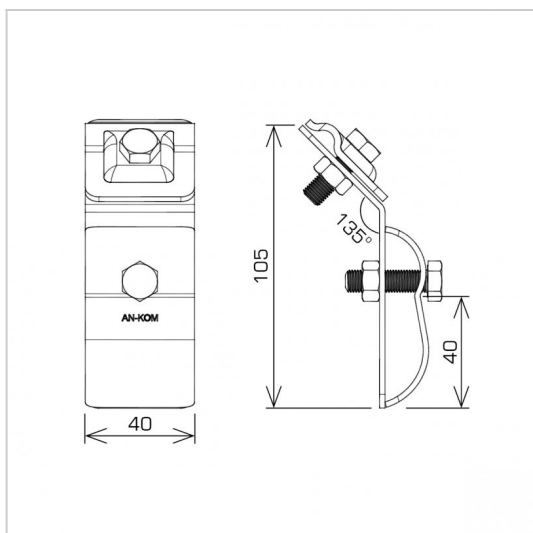

HOLDERS GUTTER eaves gutter

C372016

MATERIAL:

copper

DESCRIPTION:

The holder allows you to stabilize the ground wire when passing over the eaves gutter.

symbol type	C372016 AN-06C/CU/
screws	M8 x 25 M8 x 30
cablе(mm)	Ø8
material	copper