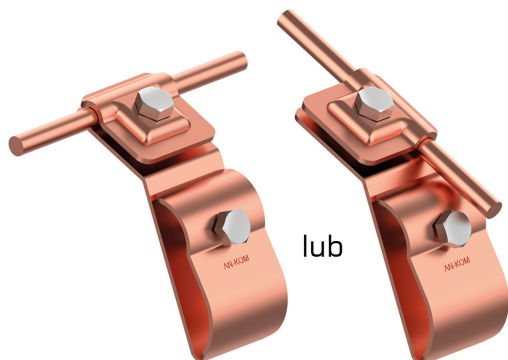

HOLDERS GUTTER eaves gutter

C372016

MATERIAL:

copper

DESCRIPTION:

The holder allows you to stabilize the ground wire when passing over the eaves gutter.

symbol type	C372016 AN-06C/CU/
screws	M8 x 25 M8 x 30
cablе(mm)	Ø8
material	copper