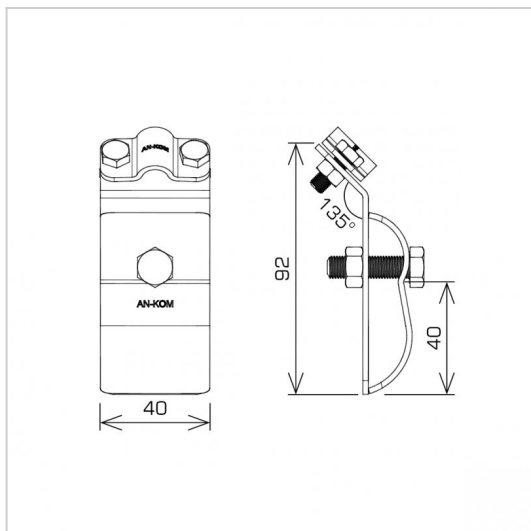

HOLDERS GUTTER eaves gutter

C372004

**MATERIAL:**

copper

**DESCRIPTION:**

The holder allows you to stabilize the ground wire when passing over the eaves gutter.

<b>symbol</b> type	<b>C372004</b> AN-06/CU/
<b>screws</b>	M6 x 16 M8 x 30
<b>cablе(mm)</b>	Ø8
<b>material</b>	copper