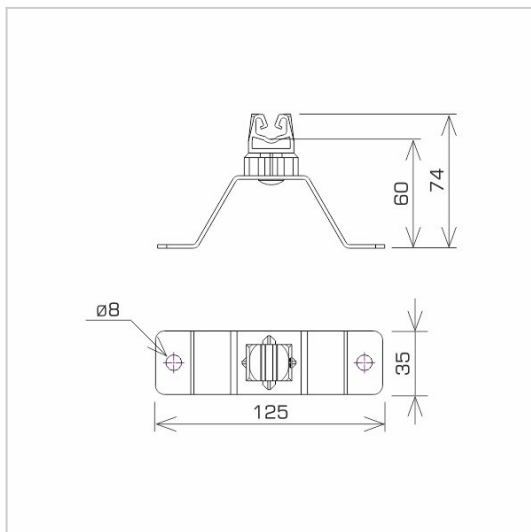

HOLDERS FOR SHEET, FELT, SHINGLE screw-down holder

C282184

MATERIAL:

stainless acid-resistant V4A steel

DESCRIPTION:

Universal holder for routing the ground wire on a roof covered with sheet metal, roofing felt or shingle.

symbol type	C282184 AN-11WN/OH/C
pole colour	RAL 9005
conductor(mm)	Ø8
material	stainless acid-resistant V4A steel

AN-KOM 2 Sp. z o.o.
Inwałd, ul. ks. Władysława
Bukowińskiego 15
34-120 Andrychów

an-kom.pl
sales@an-kom.pl