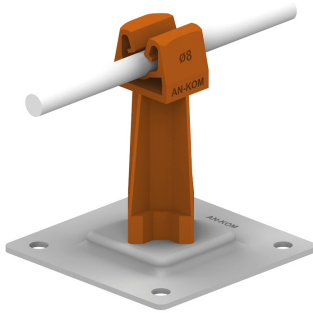

HOLDERS FOR SHEET, FELT, SHINGLE steel plate holder

C192648

**MATERIAL:**

hot galvanised steel

**DESCRIPTION:**

For mounting the lightning conductor on roofs, parapets, superstructures covered with roofing felt, sheet metal.

<b>symbol</b> type	<b>C192648</b> AN-11P/OG/-N
<b>pole colour</b>	RAL 8004
<b>conductor(mm)</b>	Ø8
<b>material</b>	hot galvanised steel

AN-KOM 2 Sp. z o.o.  
Inwałd, ul. ks. Władysława  
Bukowińskiego 15  
34-120 Andrychów