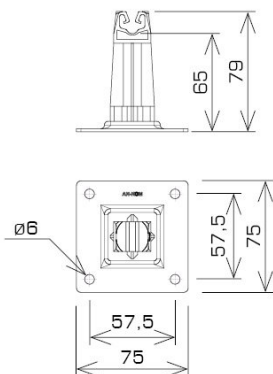

HOLDERS FOR SHEET, FELT, SHINGLE steel plate holder

C192648

**MATERIAL:**

hot galvanised steel

**DESCRIPTION:**

For mounting the lightning conductor on roofs, parapets, superstructures covered with roofing felt, sheet metal.

<b>symbol</b> type	<b>C192648</b> AN-11P/OG/-N
<b>pole colour</b>	RAL 8004
<b>conductor(mm)</b>	Ø8
<b>material</b>	hot galvanised steel

AN-KOM 2 Sp. z o.o.  
Inwałd, ul. ks. Władysława  
Bukowińskiego 15  
34-120 Andrychów